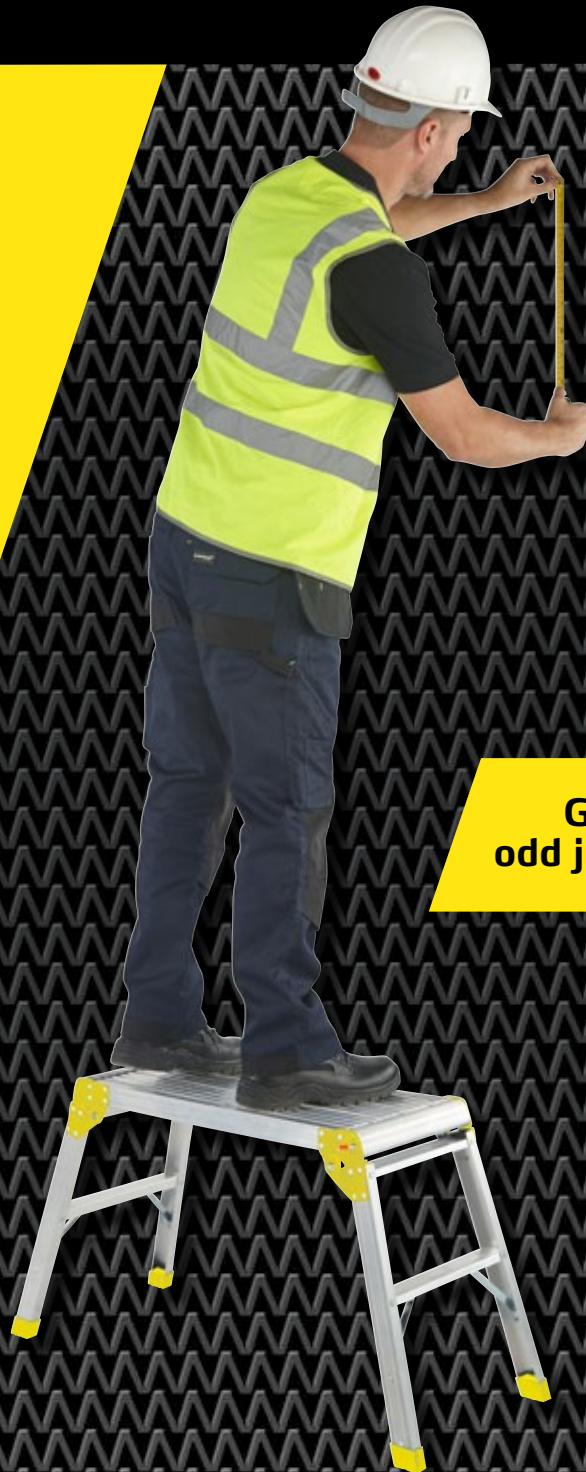

YOUNGMAN®

TRADE APPROVED SINCE 1926

ODD JOB

Work Platform

150kg

MAX. LOAD
(Load includes user, tools,
materials, etc.)

Safety
Tested

- Locking hinges for added safety while working

- Slip-resistant platform

- Perfect for all odd jobs

Gives you a boost for
odd jobs around job sites

Visit us online to see our full range of products youngmanaccess.com

ODD JOB

Work Platform

150kg

MAX. LOAD
(Load includes user, tools, materials, etc.)

Safety Tested

Slip-resistant platform

Simple and safe to use with locking hinges for added safety whilst working

Slip-resistant feet

Folds compact for easy storage

Lightweight and easy to transport

SPECIFICATIONS